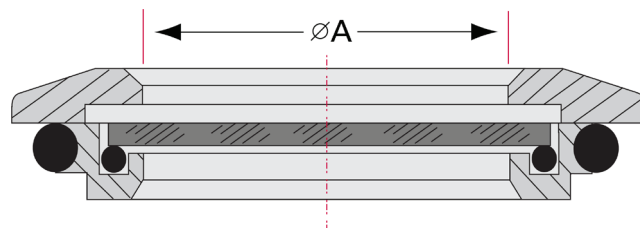

ISO-KF Zero Length Viewport,
ZV-NW-50

ISO-KF Zero Length Viewport, ZV-NW-550

- Standard windows are Fused Quartz
- If you can't find what you need, call us at +1 800 824 4166

Technical Data	ISO-KF Zero Length Viewport, ZV-NW-50
Viewport Type	Clamped Zero Length Viewport Assembly
Flange Size / Type	DN 50 ISO-KF
Viewport Material	Fused Quartz
Flange Material	304 Stainless Steel
Flange Material	$1 \cdot 10^{-9}$ mbar to 1 bar (HV)
Temperature Range	-20 °C to 200 °C
Weight	0.4 lbs

	inches (mm)
Dimension A*	1.63 (41.4)

*Viewing Area

Your Success. Our Passion.

We give our best for you every day –
worldwide!

Pfeiffer Vacuum Valves & Engineering
1967 S Oregon St, Yreka, CA - USA
pvvesales.us@pfeiffer-vacuum.com
+1 800 824 4166