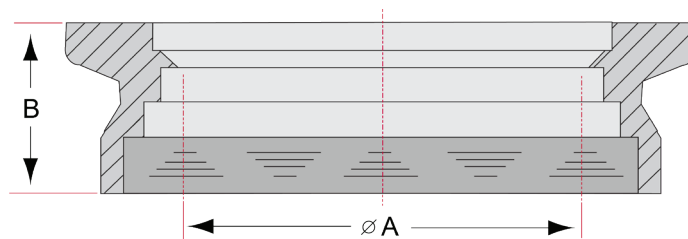

Technical Data	ISO-KF Viewport, VP-NW-40
Viewport Type	Welded Necked Flange Viewport
Flange Size	DN 40
Flange Type	ISO-KF
Viewport Material	7056 Borosilicate Glass
Flange Material	304 Stainless Steel
Vacuum Range	$1 \cdot 10^{-9}$ mbar
Temperature Range	-20 °C to 200 °C
Weight	0.20 lbs

	inches (mm)
Dimension A*	1.5 (38)
Dimension B	0.70 (17.8)

*Viewing Area

Your Success. Our Passion.

We give our best for you every day –
worldwide!

Pfeiffer Vacuum Valves & Engineering
1967 S Oregon St, Yreka, CA - USA
pvvesales.us@pfeiffer-vacuum.com
+1 800 824 4166