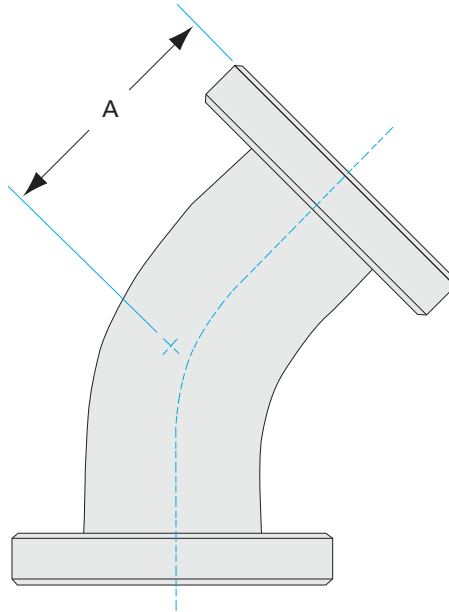

## 1.33" OD CF 45-degree radius elbow w/tangents

Part number: 2KL-075

**CF 45 radius w/ tangents**  
**1.33" OD CF 45-degree radius elbow w/tangents**

- The CF flange system is ideal for UHV system construction
- Rotatable flanges make component alignment easy
- Most popular sizes and types listed
- Contact us at 800-824-4166 if you can't find exactly what you need

Similar Image

Both Flanges Rotatable

Dimensions <i>(in inches)</i>	
Dim A	0.940"

**2KL-075**

Parameters	Specifications
Flange Size	DN 16 CF (1.33" OD)
Elbow Type	Tangent 45 Degree
Material	304 stainless
Tube OD	3/4"
Port Length	0.940"
Vacuum Range	FKM: 1 · 10 <sup>8</sup> mbar to 1 bar Metal seal: 1 · 10 <sup>13</sup> mbar to 1 bar
Temperature Range	FKM: -20 °C to 180 °C Metal seal: -200 °C to 450 °C
Weight	0.197 lbs